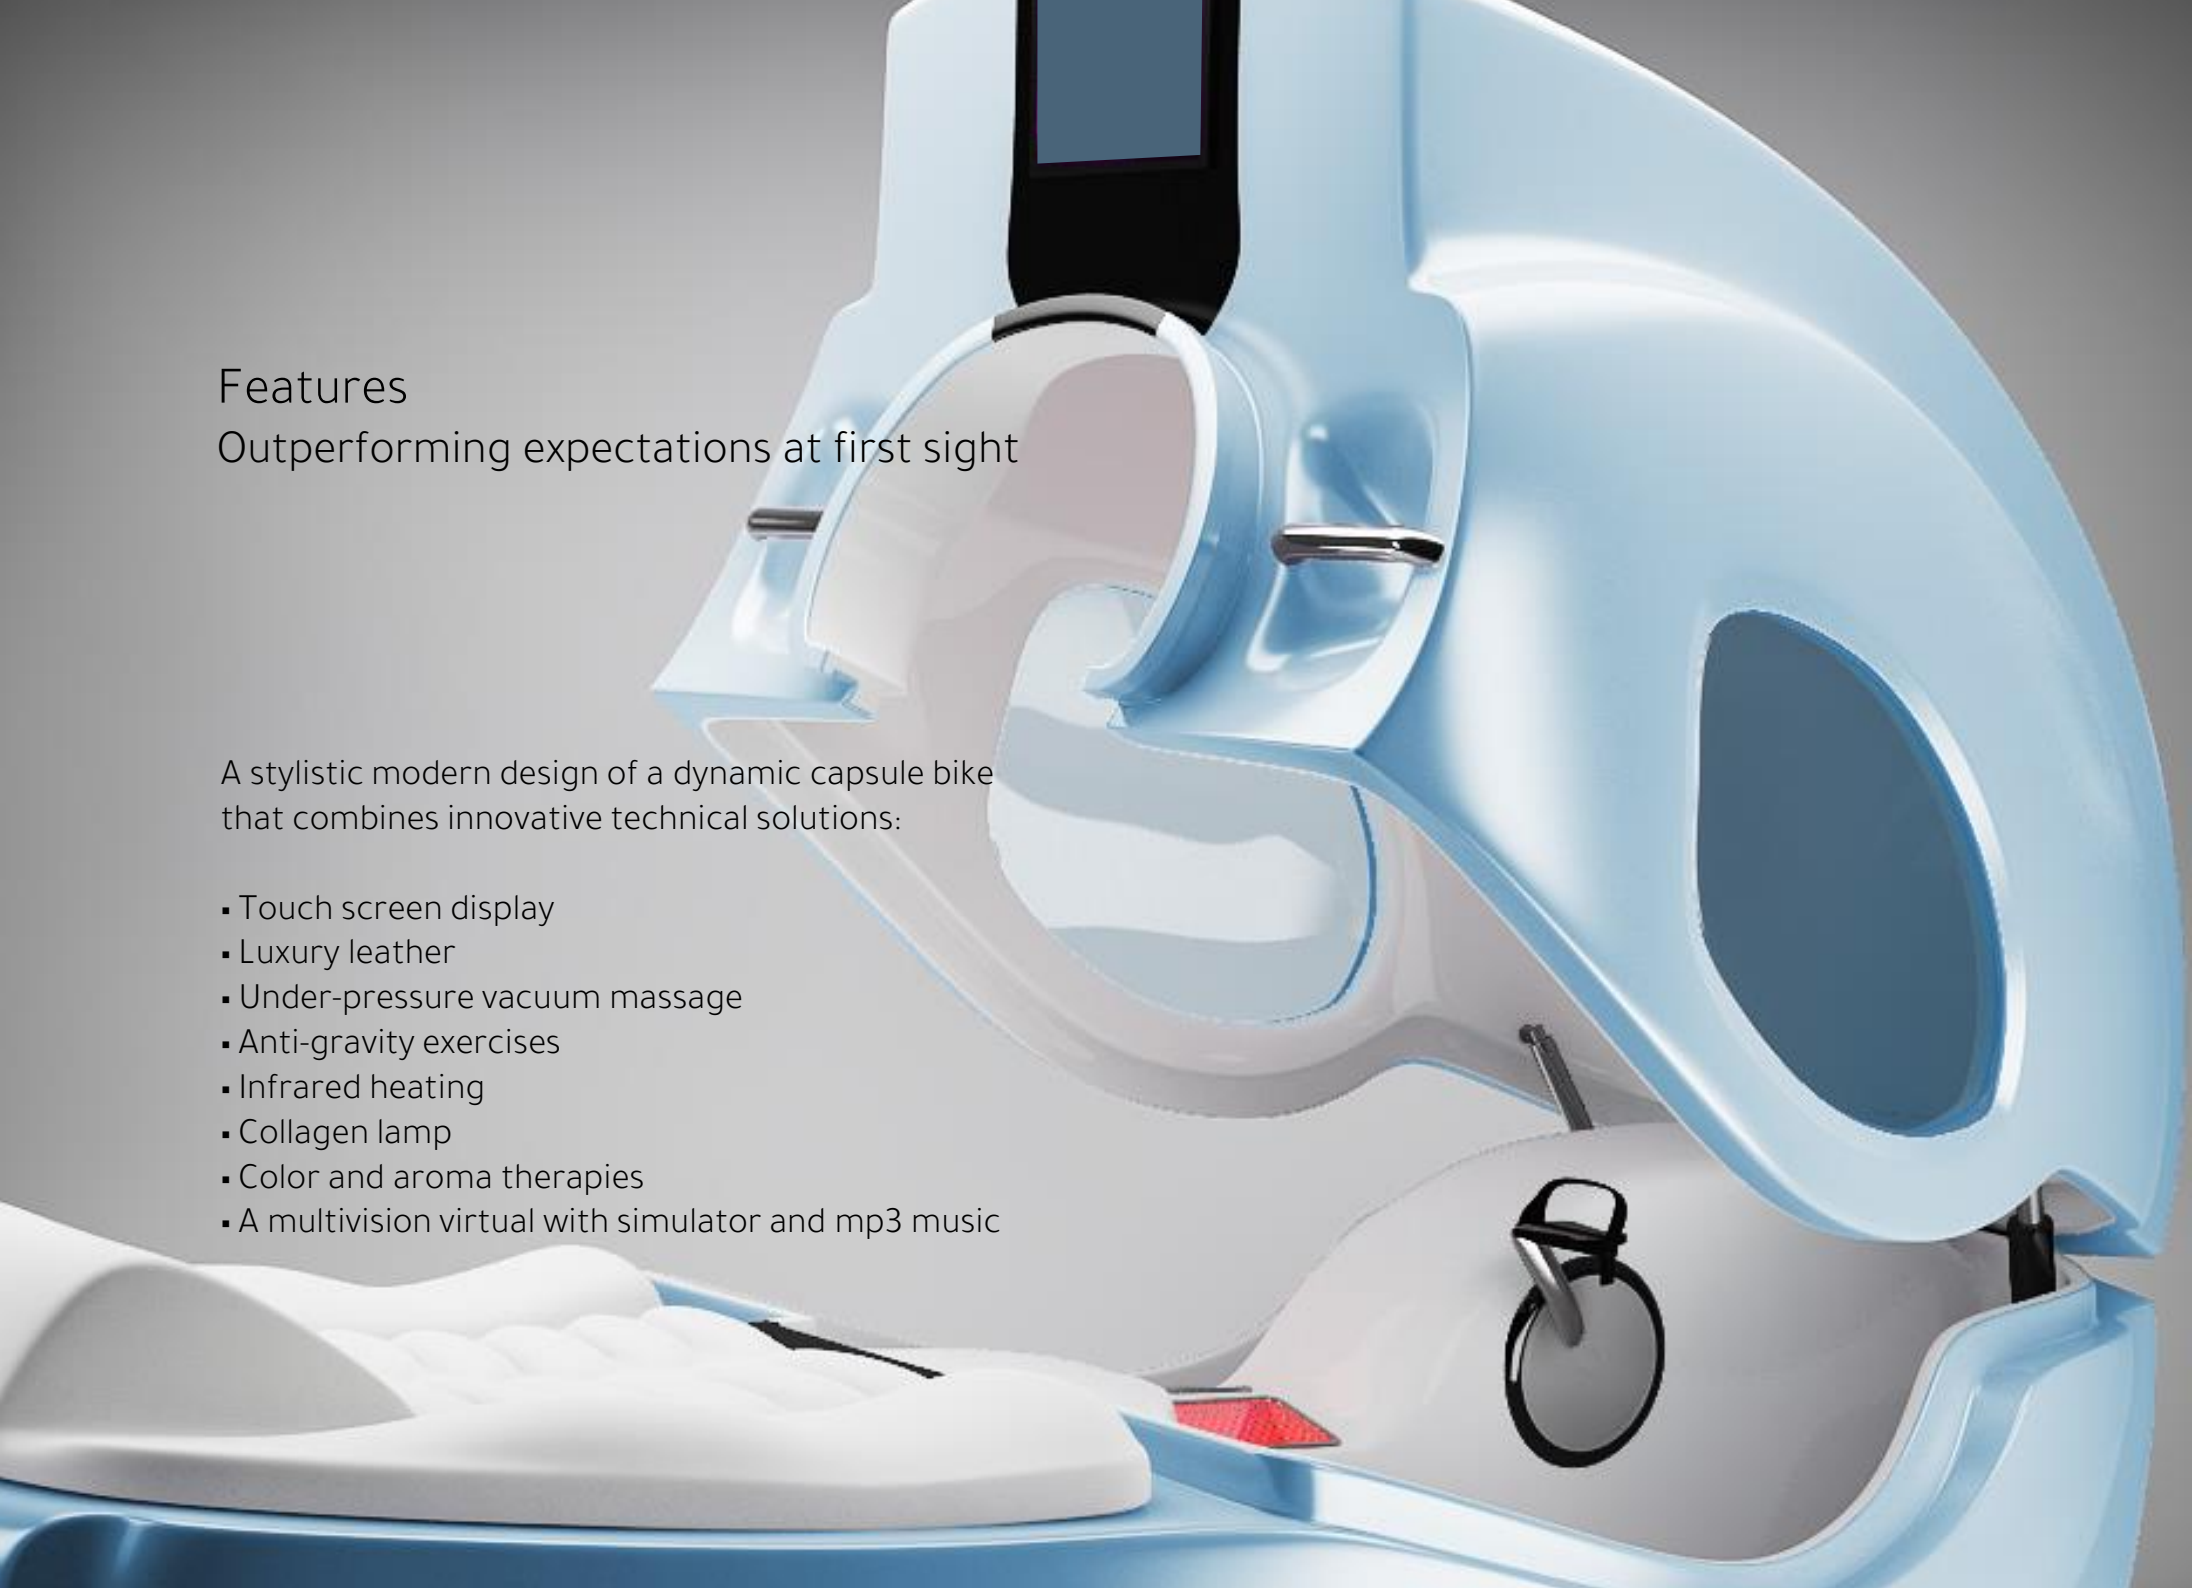

The patient can enjoy a luxurious exercise experience on a relaxed bike chair in a comfortable lying down position

Less Time

In only 30 minutes session, your client can burn up to 3 times more calories than any traditional exercise bike.

Usability

Your client can easily choose specific programs or set the parameters for each session based on his needs.

Tracking

The client can easily track his performance in real time.

Effect

BodyTone Lab Horizontal takes fitness to a new level! Not only maximizes the efficiency of the workouts, but also rejuvenates the body with a long-lasting efficacy.

Features

Outperforming expectations at first sight

A stylistic modern design of a dynamic capsule bike that combines innovative technical solutions:

- Touch screen display
- Luxury leather
- Under-pressure vacuum massage
- Anti-gravity exercises
- Infrared heating
- Collagen lamp
- Color and aroma therapies
- A multivision virtual with simulator and mp3 music